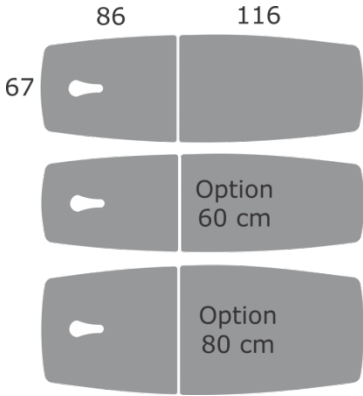

### Optional

121 404	Set brackets for fastening straps
125 608	Cushions 60 cm wide
125 609	Cushions 80 cm wide

Gymna Stability Profile

Gymna cushion heating inside

**Duo Luxe**

**Functionality/dimensions**

**Cushion colours**

**Style**

**Fashion**